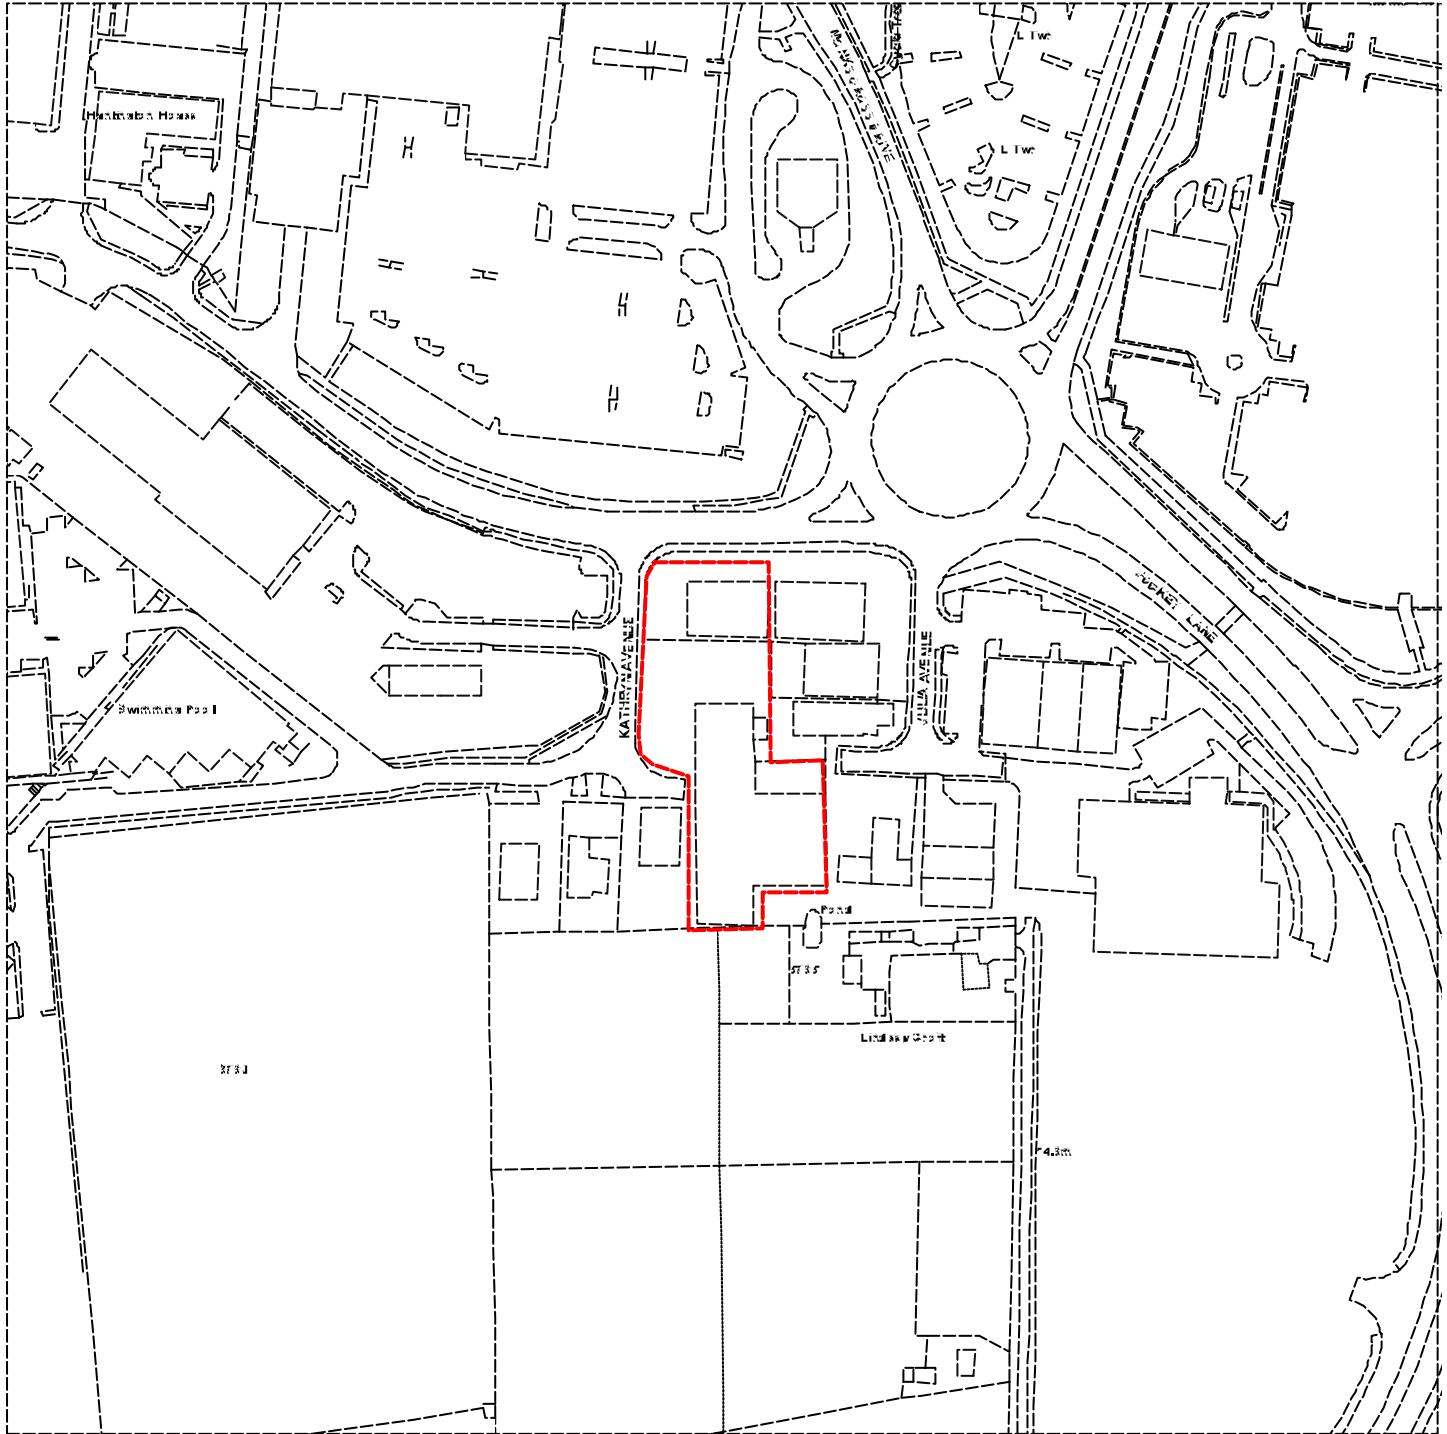

Site at junction of Jockey Lane Kathryn Avenue

Ref 07/00843/FULM

Scale : 1:2500

Reproduced from the Ordnance Survey map with the permission of the Controller of Her Majesty's Stationery Office © Crown Copyright 2000.

Unauthorised reproduction infringes Crown Copyright and may lead to prosecution or civil proceedings.

Organisation	City of York Council
Department	Development Control
Comments	Application Site
Date	29 June 2007
SLA Number	